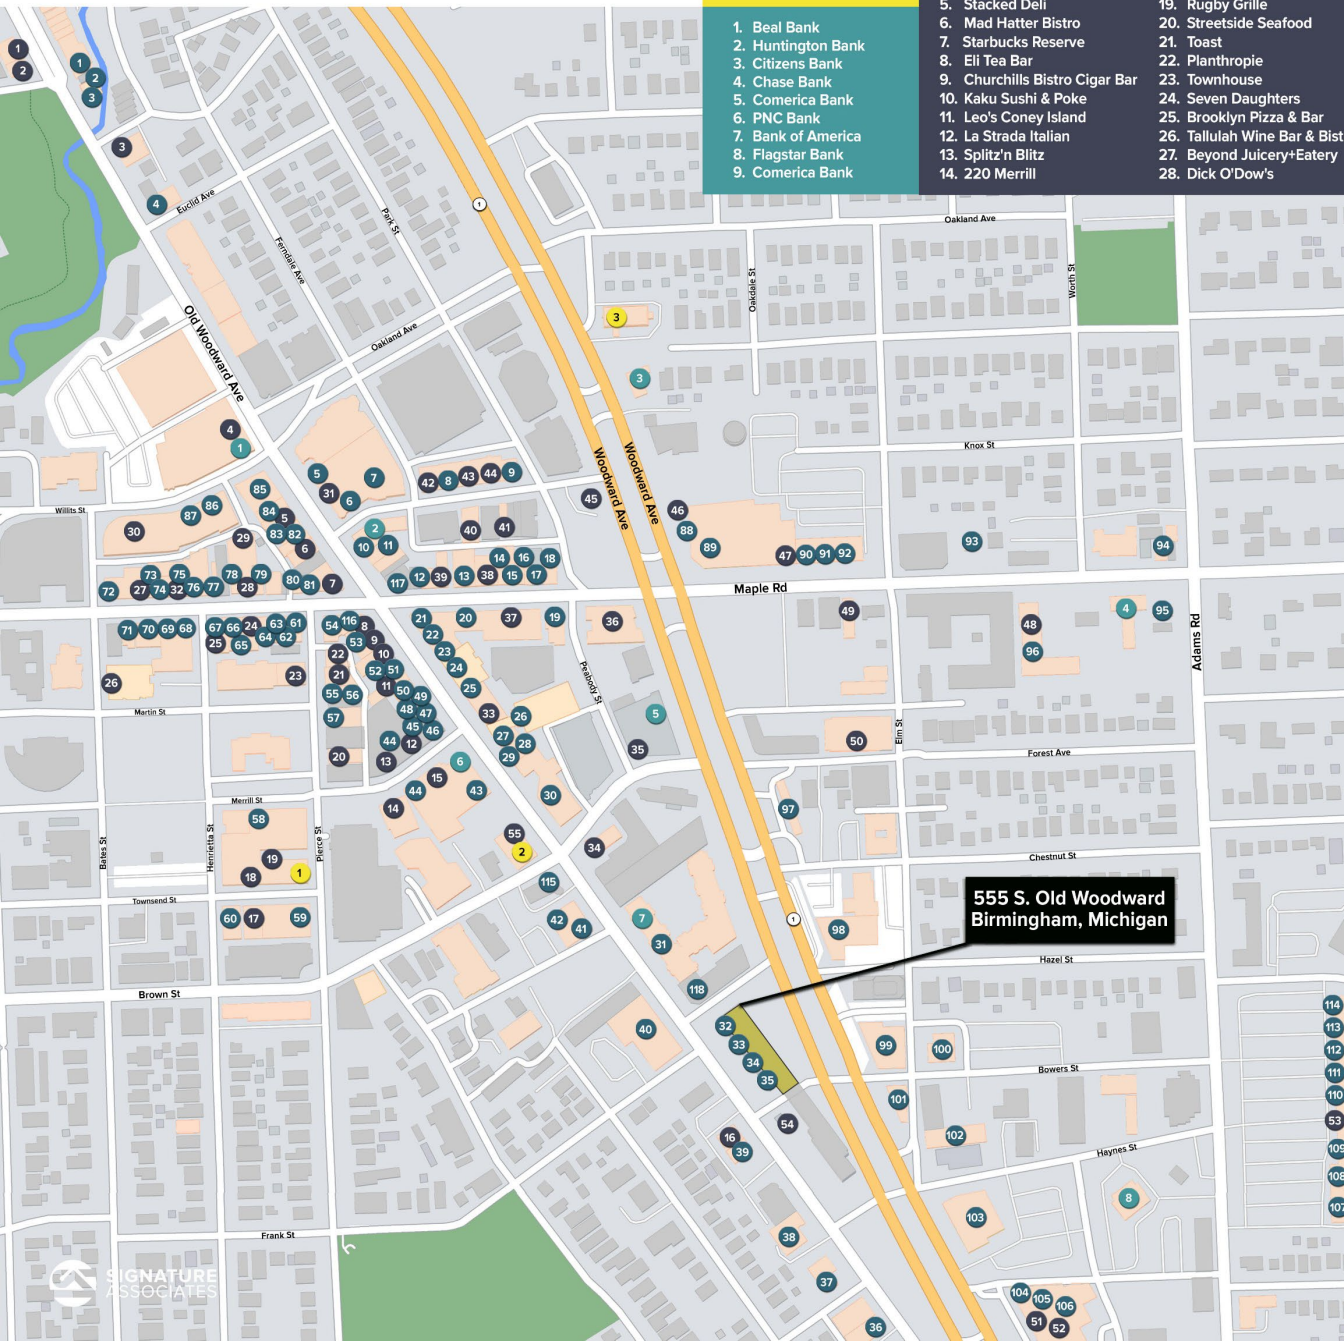

Hotels Banks Retail Restaurants

1. Townsend Hotel
2. Daxton Hotel
3. Holiday Inn Express

1. Beal Bank
2. Huntington Bank
3. Citizens Bank
4. Chase Bank
5. Comerica Bank
6. PNC Bank
7. Bank of America
8. Flagstar Bank
9. Comerica Bank

1. Luxe Bar & Grill
2. Salvatore Scalopini
3. Market North End
4. Fleming's Prime
5. Stacked Deli
6. Mad Hatter Bistro
7. Starbucks Reserve
8. Eli Tea Bar
9. Churchills Bistro Cigar Bar
10. Kaku Sushi & Poke
11. Leo's Coney Island
12. La Strada Italian
13. Splits'n Blitz
14. 220 Merrill

15. Rojo Mexican Bistro
16. Phoenicia
17. Bella Piatti
18. Afternoon Tea
19. Rugby Grille
20. Streetside Seafood
21. Toast
22. Planthropie
23. Townhouse
24. Seven Daughters
25. Brooklyn Pizza & Bar
26. Tallulah Wine Bar & Bistro
27. Beyond Juicery+Eatery
28. Dick O'Dow's

29. The DOW
30. Sidecar Slider Bar
31. The Morrie Birmingham
32. Bakehouse 46
33. Hyde Park Prime
34. Adachi Sushi & Japanese Cuisine
35. Birmingham Roast
36. Hazel's
37. Perno!
38. Touch of India
39. Social
40. Commonwealth Café
41. 7 Greens
42. Greek Islands Coney

43. Sy Thai Café
44. Birmingham Sushi Café
45. Hunter House Hamburgers
46. Dairy Mat
47. Starbucks
48. Svenska Café
49. Love & Buttercream
50. Forest
51. Bistro Joe's
52. Tomatoes Apizza
53. Stateside Deli & Restaurant
54. Birmingham Pub
55. Madam

1. Birmingham Bridal
2. willow and fern
3. Antonio's Bridal
4. Greenstone's Fine Jewelers
5. Bianchi's Salon
6. Blush Couture Bride
7. Emagine Palladium
8. Nude The Salon
9. Voila Boutique
10. Refresh Bath & Body
11. Urban Wick Candle Bar
12. Petite Cabane
13. Jos A. Bank
14. JAUS
15. Dolce Moda
16. Legato Salon & Spa
17. Christian Science Reading Room
18. Pazzi
19. Mazura Tailors & Custom
20. Dessis
21. lululemon
22. Johnny Was
23. Verizon Wireless
24. Ernst Benz Boutique
25. Ceresnie & Offen Furs
26. Birmingham 8
27. United On Woodward
28. Nina McLemore
29. Sundance Shoes
30. Harp's Lingerie
31. Escova Salon
32. Nails 7, Beauty Fusion Aesthetics
33. Community Yoga, Studio M Pilates
34. Roche Salon, The Pregnancy Bar
35. Bio Blow Dry Bar
36. Sherwin-Williams Paint Store
37. Tiffany Florist
38. Don Thomas Sporthaus
39. Birmingham Nails
40. CVS
41. Roche Bobois
42. Frank's Shoe Service
43. Rivage Day Spa
44. Sweet Thing
45. Adore Nails & Spa
46. Teacups & Toys A Pet Boutique
47. 6 Salon
48. Found Objects
49. The Barber Pole
50. Grinstein Jewelry
51. Rocco
52. Evereve
53. David Wachler & Sons Jewelers
54. Gazelle Sports
55. Mount-N-Repair
56. Crimson Rose Antiques
57. Scandia Home
58. Dede & Jim Taylor Antiques
59. Margot European Spa
60. Antonino Salon & Spa
61. Paper Source
62. fab'rik
63. Drybar
64. REVIVE
65. Double Up
66. Union Barber
67. Shades Optical
68. Roots
69. west elm
70. Detroit Guitar
71. Tender
72. Moosejaw Bike & Snow
73. St. Croix Shop
74. Essential Nail Bar
75. Adventures in Toys
76. Anthropologie
77. bluemercury
78. Steele Angel
79. Allen Edmonds
80. Stem & Stone
81. Astreins Creative Jewelers
82. Vero Linens
83. Paint Nail Bar
84. Figo Salon
85. Ethan Allen
86. Darakjian Jewelers
87. Beauty SALON
88. Forster-Laidlaw Florist
89. Kroger
90. Great Clips
91. Nails Etc
92. Elements Massage
93. Nalu Salon
94. Mobil Gas Station
95. Thrifty Florist
96. This Girl Beauty Spa
97. Speedway Gas Station
98. Audi Birmingham
99. Golling Alfa Romeo FIAT
100. Todd's Room
101. T-Mobile
102. Fred Lavery Porsche
103. Walgreens
104. Moosejaw
105. Massage Envy
106. Papa Joe's Birmingham
107. The Needleworks
108. John Frank Rare Coins
109. Massage Green Spa
110. Orangetheory Fitness
111. The Varsity Shop
112. Sola Salon Studios
113. Beauty & Me
114. Rite Aid
115. Restoration Hardware
116. Hastens
117. CB2
118. Dykema