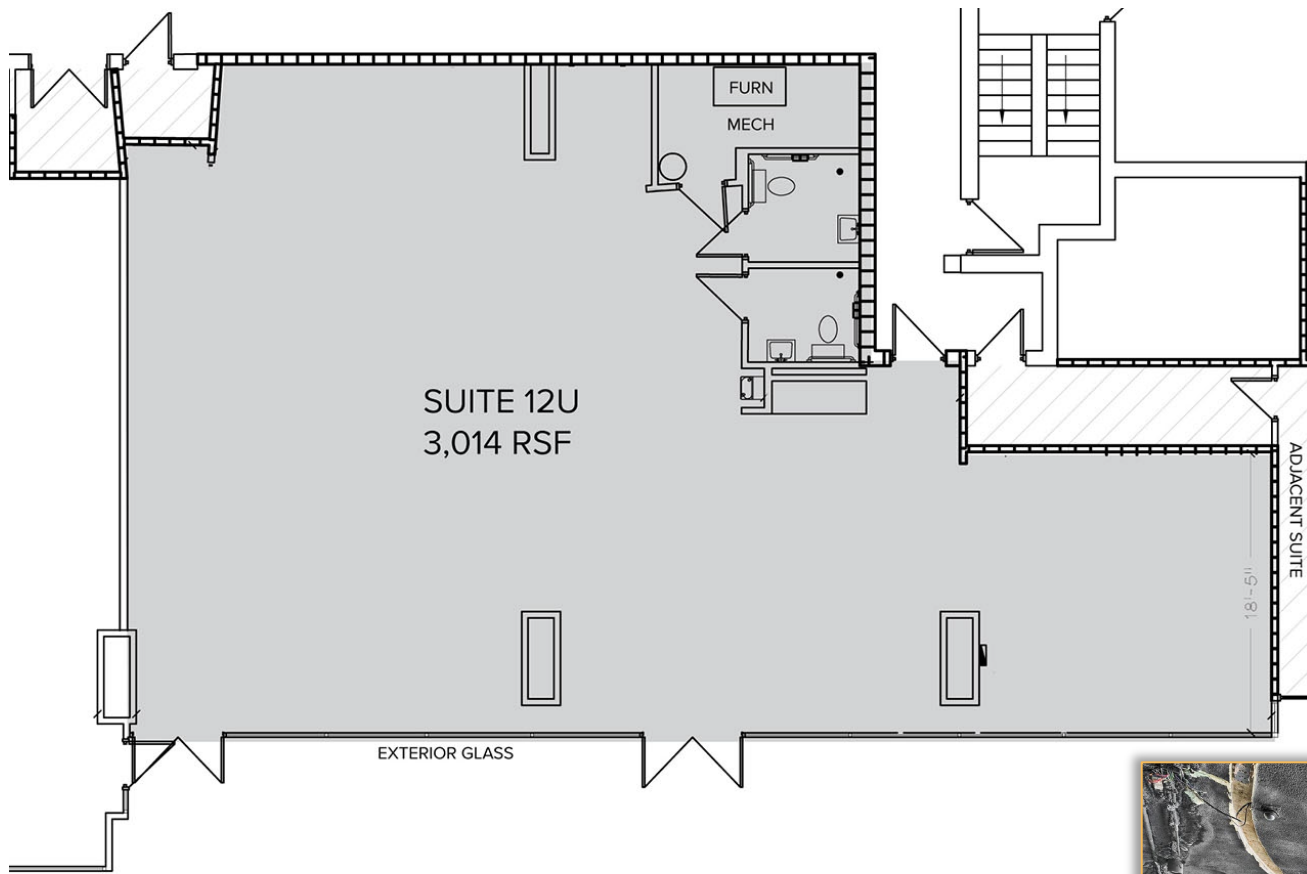

FULLY RENOVATED, ULTRA-MODERN INSIDE & OUT

OFFICE 1,800-10,100 SQ. FT. AVAILABLE

5TH FLOOR

- Clean slate suite ready for your design
- East and west views and natural light
- Divisible to 1,800 SF

7TH FLOOR

- Spectacular views of Woodward Avenue
- 7th Floor has large medical presence
- Suite 755 can easily be converted to mix of private offices and open space

BIRMINGHAM PUB / CONFERENCE CENTER

ABUNDANT PARKING

RETAIL 3,014 SQ. FT. AVAILABLE

SUITE 12U

- Ready for buildout and a variety of uses
- Large exposure to Old Woodward
- Potential for indoor/outdoor use on elevated sidewalk

TRADE AREA/STATS (2022 ESTIMATES)