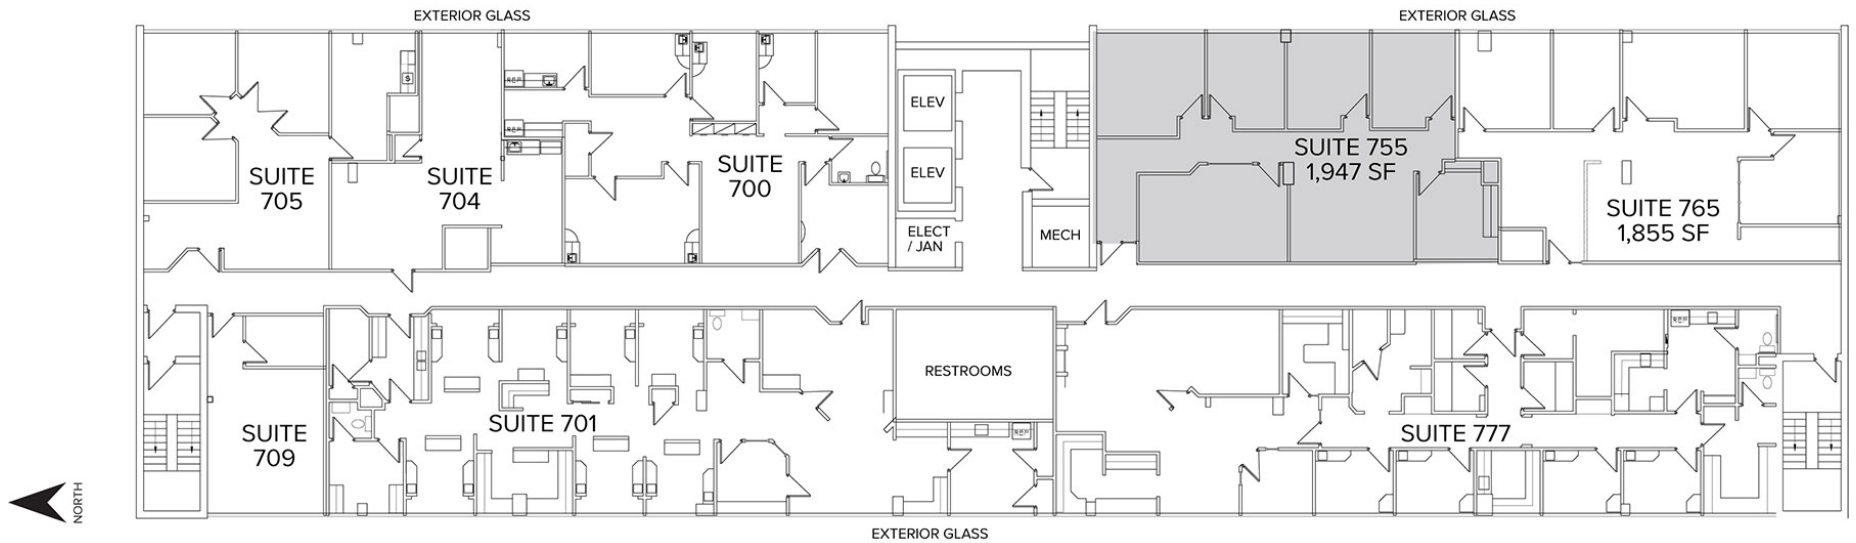

FULLY RENOVATED, ULTRA-MODERN INSIDE & OUT

OFFICE 1,800-10,100 SQ. FT. AVAILABLE

5TH FLOOR

- Clean slate suite ready for your design
- East and west views and natural light
- Divisible to 1,800 SF

7TH FLOOR

- Spectacular views of Woodward Avenue
- 7th Floor has large medical presence
- Suite 755 can easily be converted to mix of private offices and open space

BIRMINGHAM PUB / CONFERENCE CENTER

ABUNDANT PARKING

RETAIL 3,014 SQ. FT. AVAILABLE

SUITE 12U

- Ready for buildout and a variety of uses
- Large exposure to Old Woodward
- Potential for indoor/outdoor use on elevated sidewalk

TRADE AREA/STATS (2022 ESTIMATES)